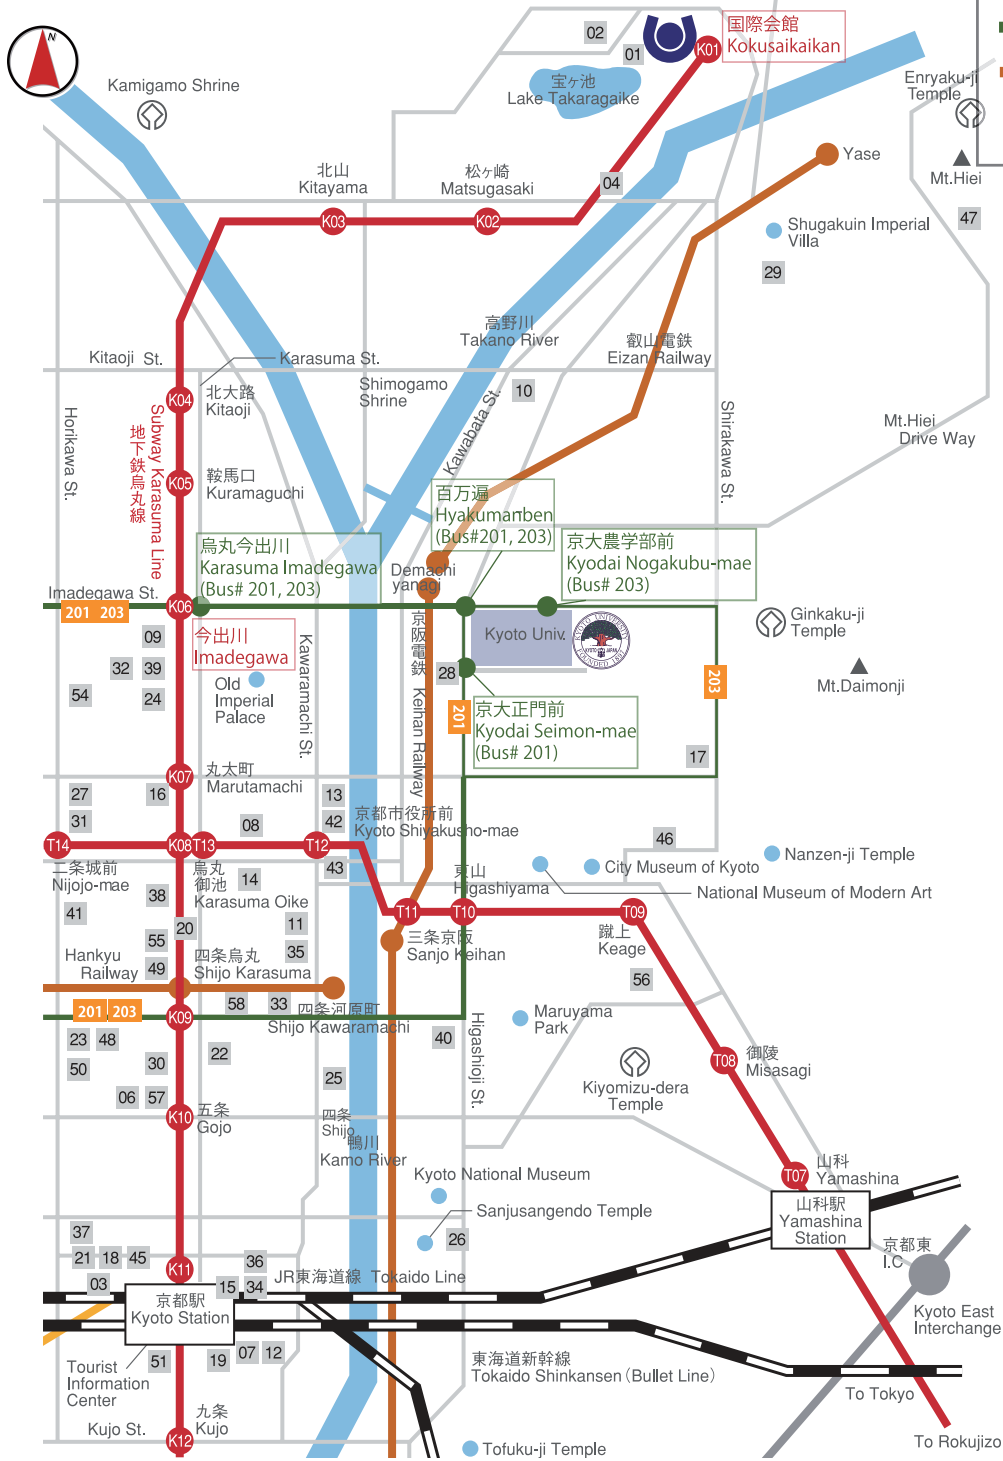

Kyoto City Map

Main Conference
Kyoto International Conference Center (ICC Kyoto) [Sept. 29 - Oct. 2]

Special Event, Workshops & Tutorials
Kyoto University [Sept. 27, 28, Oct. 3, 4]

Subway
(K??: Karasuma Line)
(T??: Tozai Line)

City Bus (# 201 203)

Private Railways
(Keihan, Hankyu, Eizan)

World Cultural Heritage Sites

地下鉄 Subway
市バス

- 01 Kyoto International Conference Center Lodging Facilities
- 02 Grand Prince Hotel Kyoto
- 03 APA Hotel Kyoto Ekimae
- 04 Apical Inn Kyoto
- 05 Ark Hotel Kyoto
- 06 Aranvert Hotel Kyoto
- 07 El Inn Kyoto
- 08 Hearton Hotel Kyoto
- 09 Heian Kaikan
- 10 Holiday Inn Kyoto
- 11 Hotel Alpha Kyoto
- 12 Hotel Centovum Kyoto
- 13 Hotel Fujita Kyoto
- 14 Hotel Gimmond Kyoto
- 15 Hotel Granvia Kyoto
- 16 Hotel Harvest Kyoto
- 17 Hotel Heian no Mori Kyoto
- 18 Hotel Hokke Club Kyoto
- 19 Hotel Keihan Kyoto
- 20 Hotel Monterey Kyoto
- 21 Hotel New Hankyu Kyoto
- 22 Hotel Nikko Princess Kyoto
- 23 Hotel Oaks Kyoto Shijo
- 24 The Palace Side Hotel
- 25 Hotel Sun Route Kyoto
- 26 Hyatt Regency Kyoto
- 27 International Hotel Kyoto
- 28 Kyodai Kaikan
- 29 Kansai Seminar House
- 30 Karasuma Kyoto Hotel
- 31 ANA Hotel Kyoto
- 32 Kyoto Brighton Hotel
- 33 Kyoto Central Inn
- 34 Kyoto Century Hotel
- 35 Hotel Unizo Kyoto
- 36 Kyoto Dai-ni Tower Hotel
- 37 Kyoto Dai-san Tower Hotel
- 38 Kyoto Garden Hotel
- 39 Kyoto Garden Palace
- 40 Apa Kyoto Gion Hotel
- 41 Kyoto Horikawa Inn
- 42 Kyoto Hotel Okura
- 43 Kyoto Royal Hotel & Spa
- 44 Kyoto Tokyu Hotel
- 45 Kyoto Tower Hotel
- 46 Kyoto Traveler's Inn
- 47 L' Hôtel de Hiei
- 48 Court Hotel Kyoto Shijo
- 49 Via Inn Kyoto Shijomuromachi
- 50 Mitsui Garden Hotel Kyoto Shijo
- 51 New Miyako Hotel
- 52 Rhino Hotel Kyoto
- 53 Rihga Royal Hotel Kyoto
- 54 Rubino Kyoto Horikawa
- 55 Mitsui Garden Hotel Kyoto Sanjo
- 56 The Westin Miyako Kyoto
- 57 Toyoko Inn Kyoto Gojo Karasuma
- 58 Toyoko Inn Kyoto Shijo Karasuma
- 59 Toyoko Inn Kyoto Shijo Omiya
- 60 Urban Hotel Kyoto

Some hotels (05, 44, 52, 53, 59, 60) are located outside of this area.